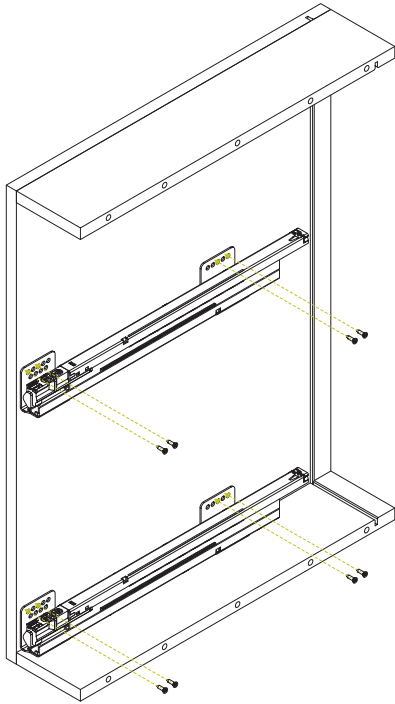

Fitting Instructions: Aura Narrow Pull Out Unit

www.questhardware.co.uk
01280 822062

PARTS

- A. N°1 Basket
- B. N°1 Basket
- C. N°1 Left slides kit
- D. N°2 Door brackets
- E. N°4 Bottle dividers
- F. N°4 Bottle dividers

	P.300	P.450	P.500
Y	295	450	500

N°12 4x16

1

Place slides C respecting showed data and screw them.

N°6 3.9x13

2

Screw door bracket D on the door respecting showed data.

Z	Z
150	69
200	80

N° 4 M5x8

3

Fit basket A/B on slides C.

4

N°4 M5x8

Fix the door on basket A/B and screw.

5

Go on with the adjustments.