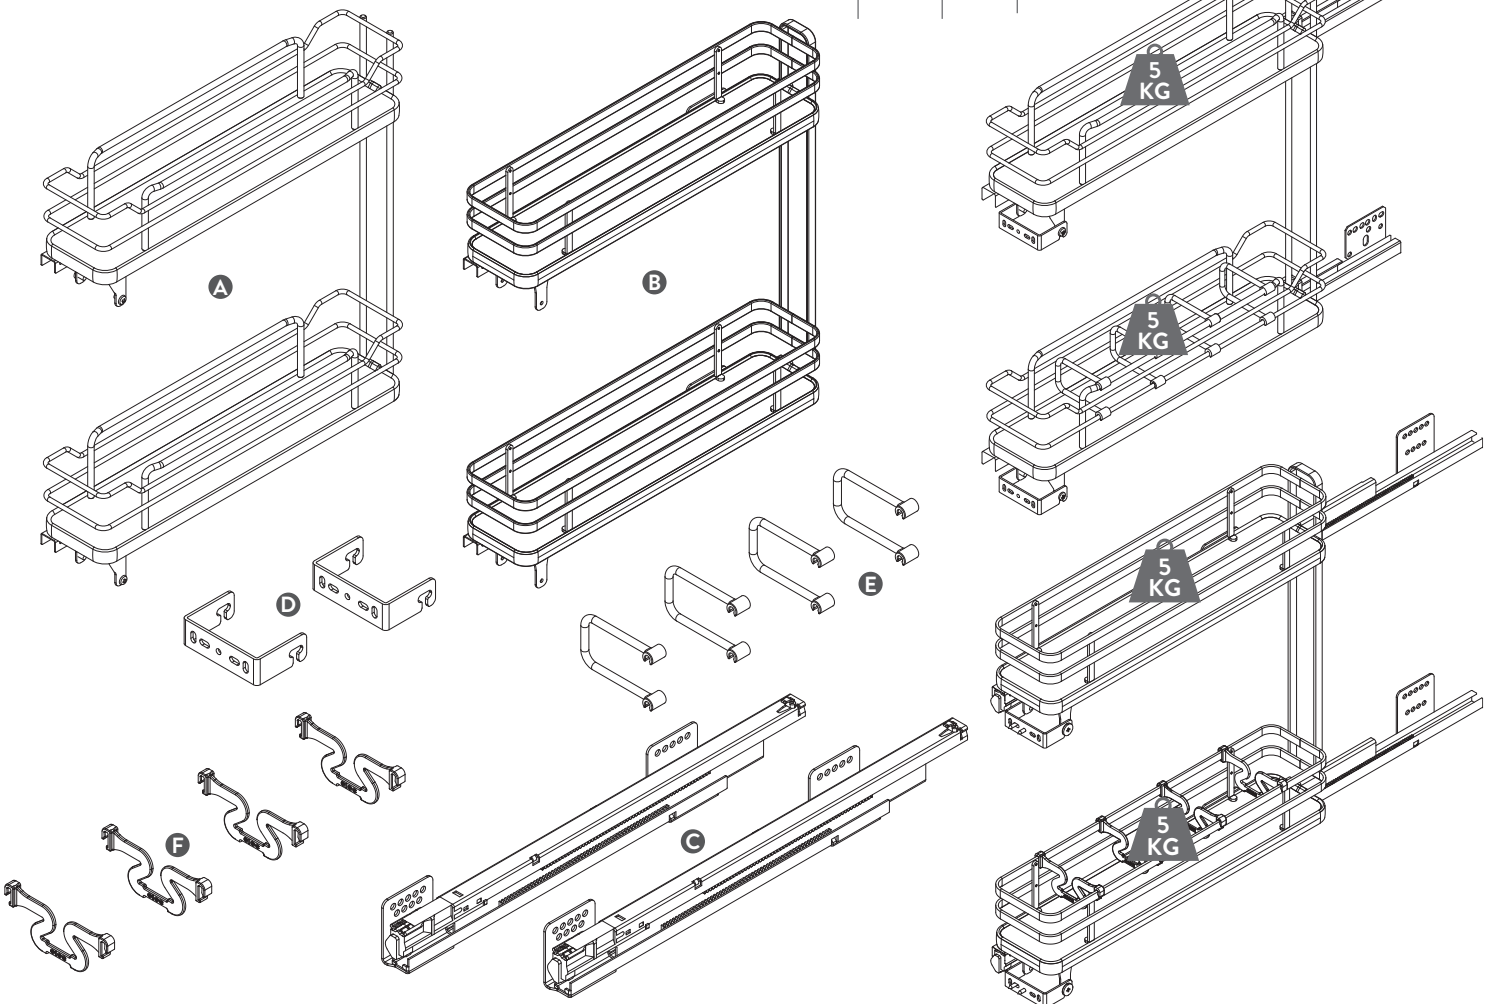

Fitting Instructions: Aura Narrow Pull Out Unit

www.questhardware.co.uk
01280 822062

PARTS

- A. N°1 Basket
- B. N°1 Basket
- C. N°1 Left slides kit
- D. N°2 Door brackets
- E. N°4 Bottle dividers
- F. N°4 Bottle dividers

	P.300	P.450	P.500
Y	295	450	500

N°12 4x16

1

Place slides C respecting showed data and screw them.

N°6 3.9x13

2

Screw door bracket D on the door respecting showed data.

Z	Z
150	69
200	80

N° 4 M5x8

3

Fit basket A/B on slides C.

4

N°4 M5x8

Fix the door on basket A/B and screw.

5

Go on with the adjustments.

6

Insert bottles dividers E or F.