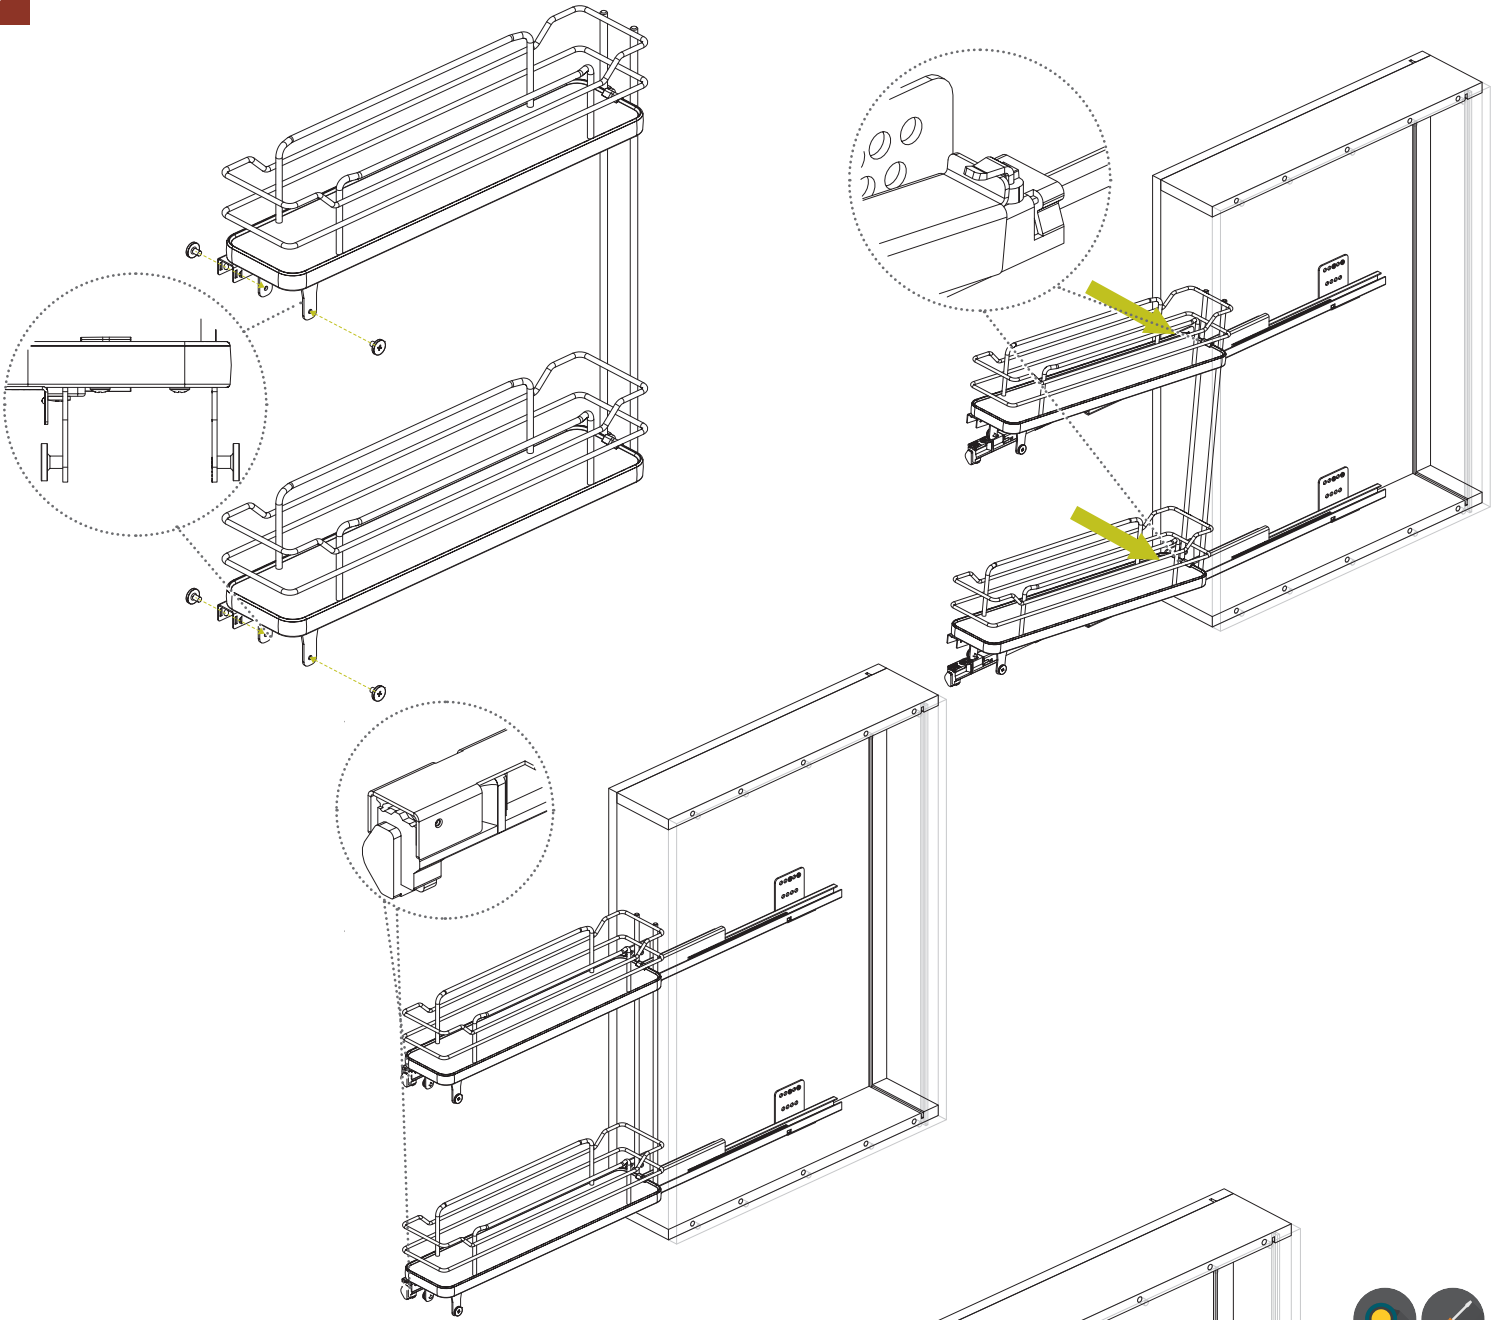

	P.300	P.450	P.500
Y	295	450	500

N°12 4x16

1

Place slides C respecting showed data and screw them.

N°6 3.9x13

2

Screw door bracket D on the door respecting showed data.

Z	Z
150	69
200	80

N° 4 M5x8

3

Fit basket A/B on slides C.

4

N°4 M5x8

Fix the door on basket A/B and screw.

5

Go on with the adjustments.