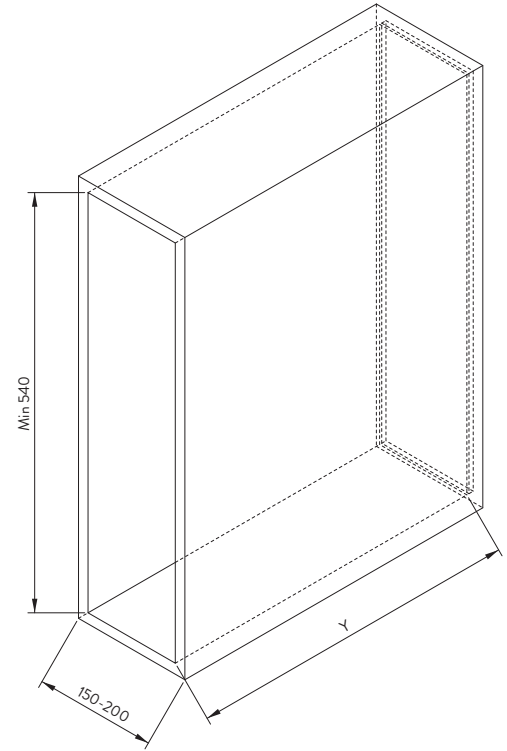

Fitting Instructions: Aura Narrow Pull Out Unit

www.questhardware.co.uk
01280 822062

PARTS

- A. N°1 Basket
- B. N°1 Basket
- C. N°1 Left slides kit
- D. N°2 Door brackets
- E. N°4 Bottle dividers
- F. N°4 Bottle dividers

	P.300	P.450	P.500
Y	295	450	500

N°12 4x16

1

Place slides C respecting showed data and screw them.

N°6 3.9x13

2

Screw door bracket D on the door respecting showed data.

Z	Z
150	69
200	80

N° 4 M5x8

3

Fit basket A/B on slides C.

4

N°4 M5x8

Fix the door on basket A/B and screw.

5

Go on with the adjustments.