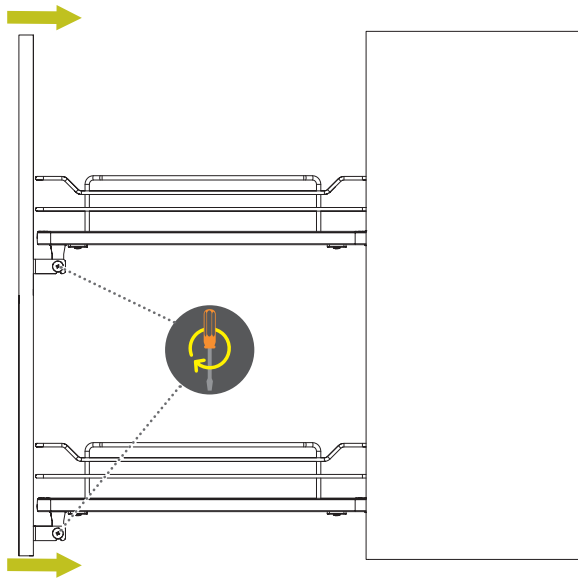

N° 4 M5x8

3

Fit basket A/B on slides C.

4

N°4 M5x8

Fix the door on basket A/B and screw.

5

Go on with the adjustments.

6

Insert bottles dividers E or F.