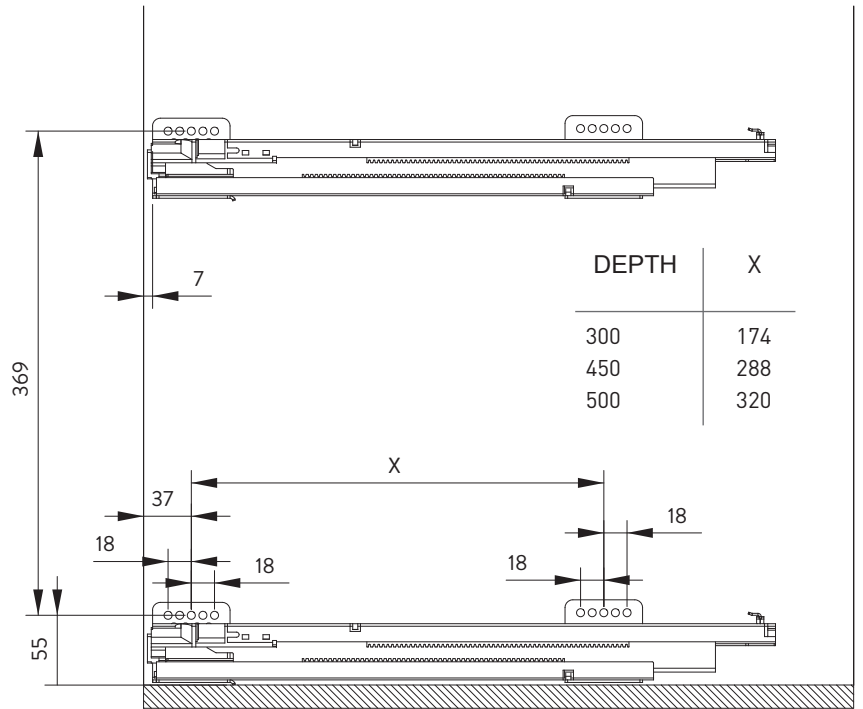

	P.300	P.450	P.500
Y	295	450	500

N°12 4x16

1

Place slides C respecting showed data and screw them.

N°6 3.9x13

2

Screw door bracket D on the door respecting showed data.

Z	Z
150	69
200	80

N° 4 M5x8

3

Fit basket A/B on slides C.

4

N°4 M5x8

Fix the door on basket A/B and screw.

5

Go on with the adjustments.