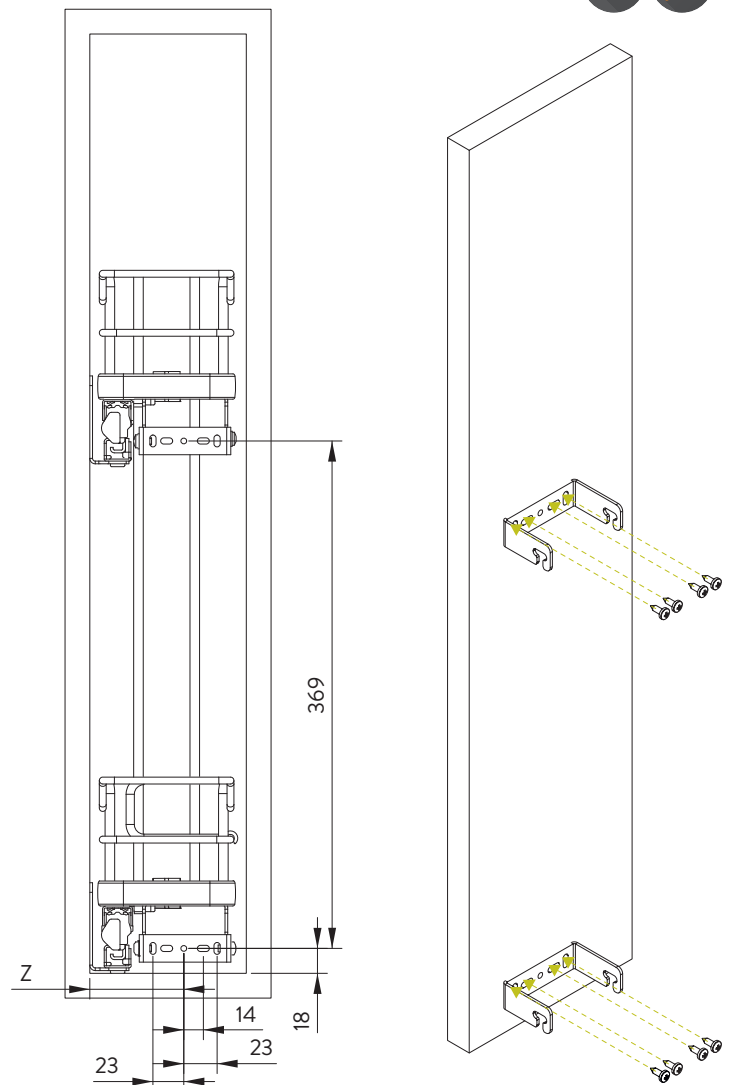

Fitting Instructions: Aura Narrow Pull Out Unit

www.questhardware.co.uk
01280 822062

PARTS

- A. N°1 Basket
- B. N°1 Basket
- C. N°1 Left slides kit
- D. N°2 Door brackets
- E. N°4 Bottle dividers
- F. N°4 Bottle dividers

	P.300	P.450	P.500
Y	295	450	500

N°12 4x16

1

Place slides C respecting showed data and screw them.

N°6 3.9x13

2

Screw door bracket D on the door respecting showed data.

Z	Z
150	69
200	80

N° 4 M5x8

3

Fit basket A/B on slides C.

4

N°4 M5x8

Fix the door on basket A/B and screw.

5

Go on with the adjustments.

6

Insert bottles dividers E or F.