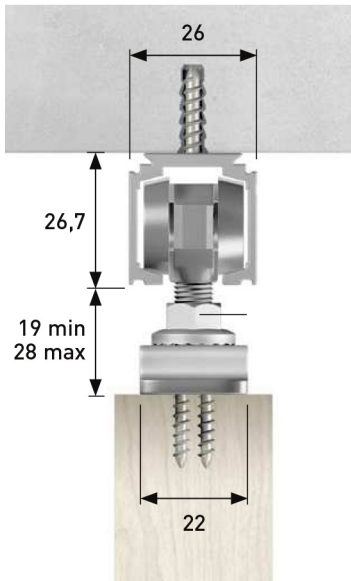

Soffit Fixing