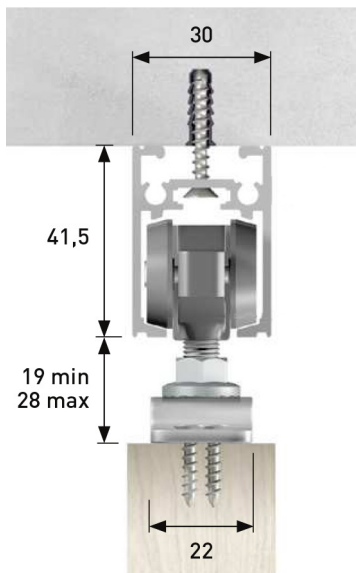

Soffit Fixing