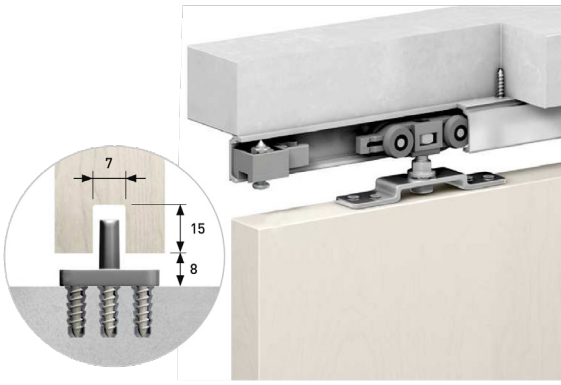

Trakkit Quiese For Doors up to 60kg

- Maximum Door Panel Weight: 60kg
- Minimum Door Thickness: 22mm thick