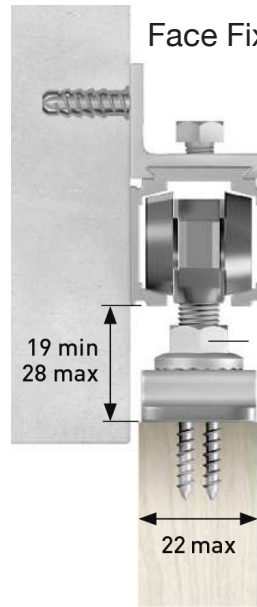

Face Fixing