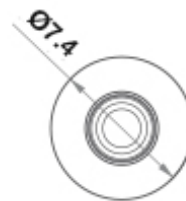

Anthracite

Light Grey

White

Code	Finish
CFS212	Anthracite
CFS213	Light Grey
CFS214	White

Soft Closing