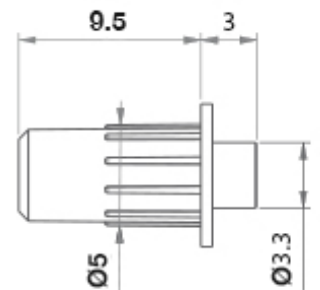

Anthracite

Light Grey

White

Code	Finish
CFS212	Anthracite
CFS213	Light Grey
CFS214	White

Soft Closing