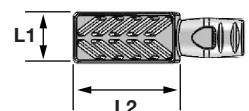

Standard Shelf Stud With Ø5mm Pin

Shelf Stud With Ø5mm Pin Specifications

- **Material:** Zinc Alloy
- **Finish:** Nickel
- **Pack Size:** 2,500

Code	Ø	H	i	L	L1	L2
CFO607	5mm	5.2mm	10mm	7.5mm	6.5mm	13mm

Standard Shelf Stud Without Pin

Shelf Stud Without Pin Specifications

- **Material:** Zinc Alloy
- **Finish:** Nickel
- **Pack Size:** 2,500

Code	Ø	L	L1	L2
CFO606	5mm	7.5mm	6.5mm	13mm

Standard Shelf Stud With Ø5mm Pin

Shelf Stud With Ø5mm Pin Specifications

- **Material:** Zinc Alloy
- **Finish:** Nickel
- **Pack Size:** 2,500

Code	Ø	L	L1	L2
CFO608	5mm	7.5mm	6.5mm	13mm

Shelf Stud Pin Ø5mm

Shelf Stud Pin Specifications

- **Material:** Steel
- **Finish:** Nickel Plate
- **Pack Size:** 5,000 pieces