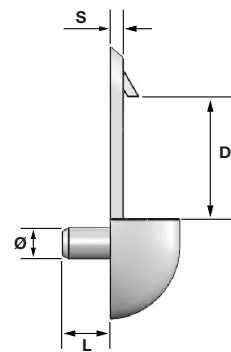

Code	Ø	L	L1
CFO609	5mm	7.75mm	16mm

Shelf Stud Pin Ø5mm For Glass

Shelf Stud Pin For Glass Specifications

- **Material:** Steel & Plastic
- **Finish:** Nickel Plate
- **Pack Size:** 5,000

Code	Ø	Øa	L	L1
CFO610	5mm	7.8mm	8mm	9mm

Plastic Shelf Stud Ø5mm

Plastic Shelf Stud Specifications

- **Material:** Plastic & Steel
- **Finish:** Clear
- **Pack Size:** 2,500

Code	Ø	L	L1	L2
CFO611	5mm	8mm	8mm	9mm

Large Shelf Stopper

Large Shelf Stopper Specifications

- **Material:** Plastic
- **Finish:** White
- **Pack Size:** 5,000 pieces

Code	Ø	H	i	L	L1
CFO612	5mm	48.5mm	45.5mm	7.5mm	24mm

Small Shelf Stopper

Small Shelf Stopper Specifications

- **Material:** Plastic
- **Finish:** White
- **Pack Size:** 10,000 pieces

Code	Ø	H	i	L	L1
CFO613	5mm	19.8mm	16mm	6mm	23.5mm

SELECT Plastic Shelf Support

SELECT Plastic Shelf Support Specifications

- **Material:** Plastic & Steel
- **Finish:** Clear
- **Pack Size:** 2,000

Code	Ø	D	L	S
CFO614	5mm	19mm	8mm	2mm