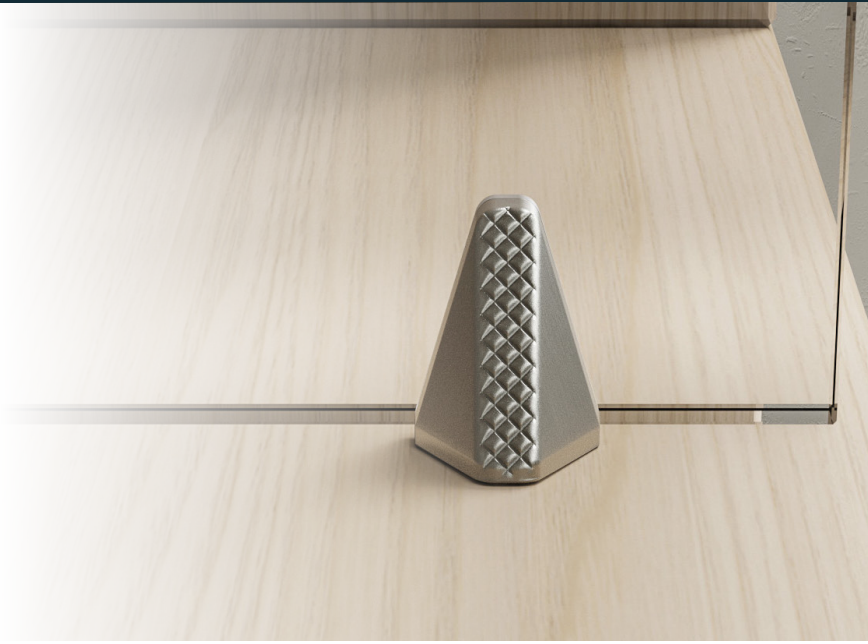

SELECT Shelf Studs

SELECT Shelf Studs

SELECT Shelf Stud With Ø5mm Pin

Shelf Stud With Ø5mm Pin Specifications

- **Material:** Zinc Alloy
- **Finish:** Nickel or Titanium
- **Pack Size:** 2,500 pieces

Code	Finish	Ø	H	i	L	L1	L2
CFO600	Nickel	5mm	5.5mm	10mm	7.5mm	11mm	13mm
CFO603	Titanium	5mm	5.5mm	10mm	7.5mm	11mm	13mm

SELECT Shelf Stud Without Pin

Shelf Stud Without Pin Specifications

- **Material:** Zinc Alloy
- **Finish:** Nickel or Titanium
- **Pack Size:** 2,500 pieces

Code	Finish	Ø	L	L1	L2
CFO601	Nickel	5mm	7.5mm	11mm	13mm
CFO604	Titanium	5mm	7.5mm	11mm	13mm

SELECT Shelf Stud For Glass Shelves

Shelf Stud For Glass Shelves Specifications

- **Material:** Zinc Alloy
- **Finish:** Nickel or Titanium
- **Pack Size:** 2,500 (CFO602) & 2,000 (CFO605)

Code	Finish	Ø	L	L1	L2
CFO602	Nickel	5mm	7.5mm	11mm	13mm
CFO605	Titanium	5mm	7.5mm	11mm	13mm