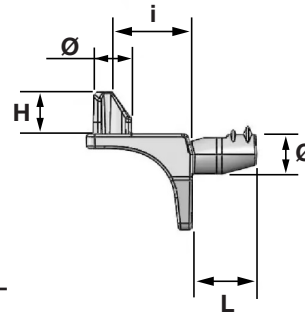

SELECT Shelf Studs

SELECT Shelf Studs

SELECT Shelf Stud With Ø5mm Pin

Shelf Stud With Ø5mm Pin Specifications

- **Material:** Zinc Alloy
- **Finish:** Nickel or Titanium
- **Pack Size:** 2,500 pieces

Code	Finish	Ø	H	i	L	L1	L2
CFO600	Nickel	5mm	5.5mm	10mm	7.5mm	11mm	13mm
CFO603	Titanium	5mm	5.5mm	10mm	7.5mm	11mm	13mm

SELECT Shelf Stud For Glass Shelves

Shelf Stud For Glass Shelves Specifications

- **Material:** Zinc Alloy
- **Finish:** Nickel or Titanium
- **Pack Size:** 2,500 (CFO602) & 2,000 (CFO605)

Code	Finish	Ø	L	L1	L2
CFO602	Nickel	5mm	7.5mm	11mm	13mm
CFO605	Titanium	5mm	7.5mm	11mm	13mm

Standard Shelf Stud With Ø5mm Pin

Shelf Stud With Ø5mm Pin Specifications

- **Material:** Zinc Alloy
- **Finish:** Nickel
- **Pack Size:** 2,500

Code	Ø	H	i	L	L1	L2
CFO607	5mm	5.2mm	10mm	7.5mm	6.5mm	13mm

Standard Shelf Stud Without Pin

Shelf Stud Without Pin Specifications

- **Material:** Zinc Alloy
- **Finish:** Nickel
- **Pack Size:** 2,500

Code	Ø	L	L1	L2
CFO606	5mm	7.5mm	6.5mm	13mm

Standard Shelf Stud With Ø5mm Pin

Shelf Stud With Ø5mm Pin Specifications