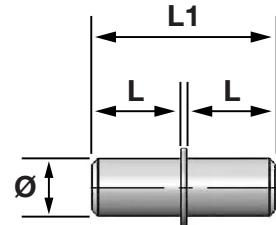

Standard Shelf Stud With Ø5mm Pin

Shelf Stud With Ø5mm Pin Specifications

- **Material:** Zinc Alloy
- **Finish:** Nickel
- **Pack Size:** 2,500

Code	Ø	H	i	L	L1	L2
CFO607	5mm	5.2mm	10mm	7.5mm	6.5mm	13mm

Standard Shelf Stud Without Pin

Shelf Stud Without Pin Specifications

- **Material:** Zinc Alloy
- **Finish:** Nickel
- **Pack Size:** 2,500

Code	Ø	L	L1	L2
CFO606	5mm	7.5mm	6.5mm	13mm

Standard Shelf Stud With Ø5mm Pin

Shelf Stud With Ø5mm Pin Specifications

- **Material:** Zinc Alloy
- **Finish:** Nickel
- **Pack Size:** 2,500

Code	Ø	L	L1	L2
CFO608	5mm	7.5mm	6.5mm	13mm

Shelf Stud Pin Ø5mm

Shelf Stud Pin Specifications

- **Material:** Steel
- **Finish:** Nickel Plate
- **Pack Size:** 5,000 pieces

Code	Ø	L	L1
CFO609	5mm	7.75mm	16mm

Shelf Stud Pin Ø5mm For Glass

Shelf Stud Pin For Glass Specifications

- **Material:** Steel & Plastic
- **Finish:** Nickel Plate
- **Pack Size:** 5,000

Code	Ø	Øa	L	L1
CFO610	5mm	7.8mm	8mm	9mm