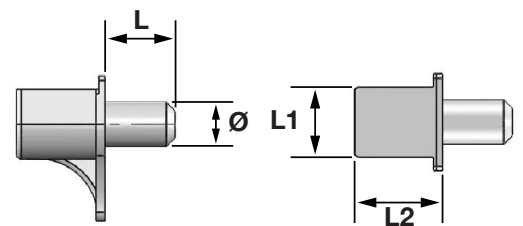

Shelf Stud Without Pin Specifications

- **Material:** Zinc Alloy
- **Finish:** Nickel
- **Pack Size:** 2,500

Code	Ø	L	L1	L2
CFO606	5mm	7.5mm	6.5mm	13mm

Standard Shelf Stud With Ø5mm Pin

Shelf Stud With Ø5mm Pin Specifications

- **Material:** Zinc Alloy
- **Finish:** Nickel
- **Pack Size:** 2,500

Code	Ø	L	L1	L2
CFO608	5mm	7.5mm	6.5mm	13mm

Shelf Stud Pin Ø5mm

Shelf Stud Pin Specifications

- **Material:** Steel
- **Finish:** Nickel Plate
- **Pack Size:** 5,000 pieces

Code	Ø	L	L1
CFO609	5mm	7.75mm	16mm

Shelf Stud Pin Ø5mm For Glass

Shelf Stud Pin For Glass Specifications

- **Material:** Steel & Plastic
- **Finish:** Nickel Plate
- **Pack Size:** 5,000

Code	Ø	Øa	L	L1
CFO610	5mm	7.8mm	8mm	9mm

Plastic Shelf Stud Ø5mm

Plastic Shelf Stud Specifications

- **Material:** Plastic & Steel
- **Finish:** Clear
- **Pack Size:** 2,500

Code	Ø	L	L1	L2
CFO611	5mm	8mm	8mm	9mm

Large Shelf Stopper

Large Shelf Stopper Specifications