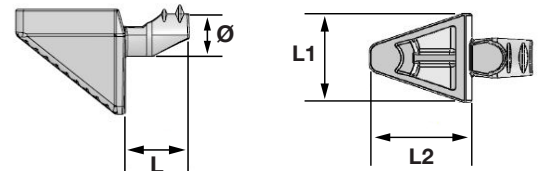

SELECT Shelf Studs

SELECT Shelf Studs

SELECT Shelf Stud With Ø5mm Pin

Shelf Stud With Ø5mm Pin Specifications

- **Material:** Zinc Alloy
- **Finish:** Nickel or Titanium
- **Pack Size:** 2,500 pieces

Code	Finish	Ø	H	i	L	L1	L2
CFO600	Nickel	5mm	5.5mm	10mm	7.5mm	11mm	13mm
CFO603	Titanium	5mm	5.5mm	10mm	7.5mm	11mm	13mm

SELECT Shelf Stud Without Pin

Shelf Stud Without Pin Specifications

- **Material:** Zinc Alloy
- **Finish:** Nickel or Titanium
- **Pack Size:** 2,500 pieces

Code	Finish	Ø	L	L1	L2
CFO601	Nickel	5mm	7.5mm	11mm	13mm
CFO604	Titanium	5mm	7.5mm	11mm	13mm

SELECT Shelf Stud For Glass Shelves

Shelf Stud For Glass Shelves Specifications

- **Material:** Zinc Alloy
- **Finish:** Nickel or Titanium
- **Pack Size:** 2,500 (CFO602) & 2,000 (CFO605)

Code	Finish	Ø	L	L1	L2
CFO602	Nickel	5mm	7.5mm	11mm	13mm
CFO605	Titanium	5mm	7.5mm	11mm	13mm

Standard Shelf Stud With Ø5mm Pin

Shelf Stud With Ø5mm Pin Specifications

- **Material:** Zinc Alloy
- **Finish:** Nickel
- **Pack Size:** 2,500

Code	Ø	H	i	L	L1	L2
CFO607	5mm	5.2mm	10mm	7.5mm	6.5mm	13mm

Standard Shelf Stud Without Pin