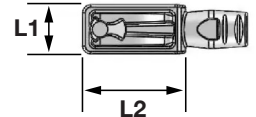

SELECT Shelf Studs

SELECT Shelf Studs

SELECT Shelf Stud With Ø5mm Pin

Shelf Stud With Ø5mm Pin Specifications

- **Material:** Zinc Alloy
- **Finish:** Nickel or Titanium
- **Pack Size:** 2,500 pieces

Code	Finish	Ø	H	i	L	L1	L2
CFO600	Nickel	5mm	5.5mm	10mm	7.5mm	11mm	13mm
CFO603	Titanium	5mm	5.5mm	10mm	7.5mm	11mm	13mm

SELECT Shelf Stud Without Pin

Shelf Stud Without Pin Specifications

- **Material:** Zinc Alloy
- **Finish:** Nickel or Titanium
- **Pack Size:** 2,500 pieces

Code	Finish	Ø	L	L1	L2
CFO601	Nickel	5mm	7.5mm	11mm	13mm
CFO604	Titanium	5mm	7.5mm	11mm	13mm

SELECT Shelf Stud For Glass Shelves

Shelf Stud For Glass Shelves Specifications

- **Material:** Zinc Alloy
- **Finish:** Nickel or Titanium
- **Pack Size:** 2,500 (CFO602) & 2,000 (CFO605)

Code	Finish	Ø	L	L1	L2
CFO602	Nickel	5mm	7.5mm	11mm	13mm
CFO605	Titanium	5mm	7.5mm	11mm	13mm

Standard Shelf Stud With Ø5mm Pin

Shelf Stud With Ø5mm Pin Specifications

- **Material:** Zinc Alloy
- **Finish:** Nickel
- **Pack Size:** 2,500

Code	Ø	H	i	L	L1	L2
CFO607	5mm	5.2mm	10mm	7.5mm	6.5mm	13mm

Standard Shelf Stud Without Pin