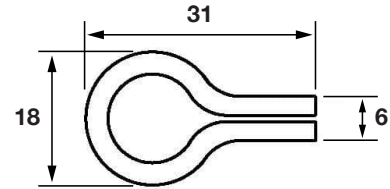

Banjo Shelf Stud

Banjo Shelf Stud Specifications

- **Material:** Steel
- **Finishes:** Electro Brass, Nickel Plate & Florentine Bronze
- **Pack Size:** 250

Code	Finish
CFO457	Electro Brass
CFO458	Nickel Plate
CFO459	Florentine Bronze