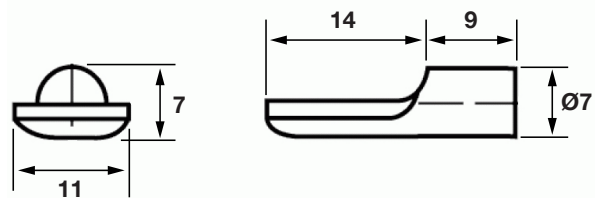

Spoon Shelf Stud

Spoon Shelf Stud Specifications

- **Material:** Steel
- **Finishes:** Electro Brass & Nickel Plate
- **Pack Size:** 250

Code	Finish
CFO308	Electro Brass
CFO309	Nickel Plate