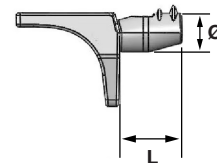

SELECT Shelf Stud For Glass Shelves

Shelf Stud For Glass Shelves Specifications

- **Material:** Zinc Alloy
- **Finish:** Nickel or Titanium
- **Pack Size:** 2,500 (CFO602) & 2,000 (CFO605)

Code	Finish	Ø	L	L1	L2
CFO602	Nickel	5mm	7.5mm	11mm	13mm
CFO605	Titanium	5mm	7.5mm	11mm	13mm

Standard Shelf Stud With Ø5mm Pin

Shelf Stud With Ø5mm Pin Specifications

- **Material:** Zinc Alloy
- **Finish:** Nickel
- **Pack Size:** 2,500

Code	Ø	H	i	L	L1	L2
CFO607	5mm	5.2mm	10mm	7.5mm	6.5mm	13mm

Standard Shelf Stud Without Pin

Shelf Stud Without Pin Specifications

- **Material:** Zinc Alloy
- **Finish:** Nickel
- **Pack Size:** 2,500

Code	Ø	L	L1	L2
CFO606	5mm	7.5mm	6.5mm	13mm

Standard Shelf Stud With Ø5mm Pin

Shelf Stud With Ø5mm Pin Specifications

- **Material:** Zinc Alloy
- **Finish:** Nickel
- **Pack Size:** 2,500

Code	Ø	L	L1	L2
CFO608	5mm	7.5mm	6.5mm	13mm

Shelf Stud Pin Ø5mm

Shelf Stud Pin Specifications

- **Material:** Steel
- **Finish:** Nickel Plate
- **Pack Size:** 5,000 pieces