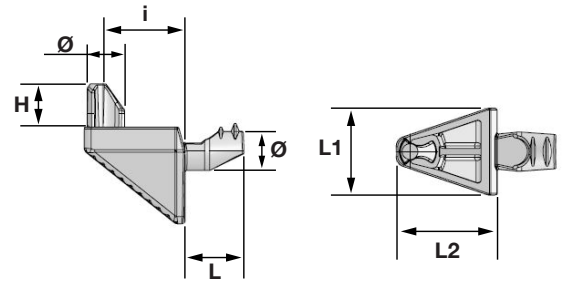

SELECT Shelf Studs

SELECT Shelf Studs

SELECT Shelf Stud With Ø5mm Pin

Shelf Stud With Ø5mm Pin Specifications

- **Material:** Zinc Alloy
- **Finish:** Nickel or Titanium
- **Pack Size:** 2,500 pieces

Code	Finish	Ø	H	i	L	L1	L2
CFO600	Nickel	5mm	5.5mm	10mm	7.5mm	11mm	13mm
CFO603	Titanium	5mm	5.5mm	10mm	7.5mm	11mm	13mm

SELECT Shelf Stud Without Pin

Shelf Stud Without Pin Specifications

- **Material:** Zinc Alloy
- **Finish:** Nickel or Titanium
- **Pack Size:** 2,500 pieces

Code	Finish	Ø	L	L1	L2
CFO601	Nickel	5mm	7.5mm	11mm	13mm
CFO604	Titanium	5mm	7.5mm	11mm	13mm

SELECT Shelf Stud For Glass Shelves

Shelf Stud For Glass Shelves Specifications

- **Material:** Zinc Alloy
- **Finish:** Nickel or Titanium
- **Pack Size:** 2,500 (CFO602) & 2,000 (CFO605)

Code	Finish	Ø	L	L1	L2
CFO602	Nickel	5mm	7.5mm	11mm	13mm
CFO605	Titanium	5mm	7.5mm	11mm	13mm

Standard Shelf Stud With Ø5mm Pin

Shelf Stud With Ø5mm Pin Specifications

- **Material:** Zinc Alloy
- **Finish:** Nickel
- **Pack Size:** 2,500

Code	Ø	H	i	L	L1	L2
CFO607	5mm	5.2mm	10mm	7.5mm	6.5mm	13mm

Standard Shelf Stud Without Pin