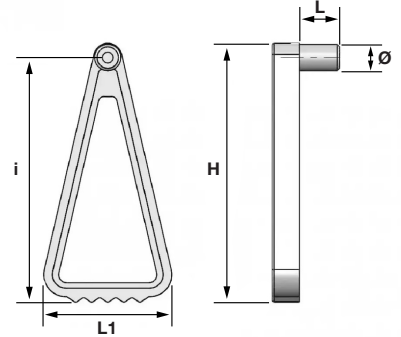

- **Material:** Zinc Alloy
- **Finish:** Nickel
- **Pack Size:** 2,500

Code	Ø	L	L1	L2
CFO608	5mm	7.5mm	6.5mm	13mm

Shelf Stud Pin Ø5mm

Shelf Stud Pin Specifications

- **Material:** Steel
- **Finish:** Nickel Plate
- **Pack Size:** 5,000 pieces

Code	Ø	L	L1
CFO609	5mm	7.75mm	16mm

Shelf Stud Pin Ø5mm For Glass

Shelf Stud Pin For Glass Specifications

- **Material:** Steel & Plastic
- **Finish:** Nickel Plate
- **Pack Size:** 5,000

Code	Ø	Øa	L	L1
CFO610	5mm	7.8mm	8mm	9mm

Plastic Shelf Stud Ø5mm

Plastic Shelf Stud Specifications

- **Material:** Plastic & Steel
- **Finish:** Clear
- **Pack Size:** 2,500

Code	Ø	L	L1	L2
CFO611	5mm	8mm	8mm	9mm

Large Shelf Stopper

Large Shelf Stopper Specifications

- **Material:** Plastic
- **Finish:** White
- **Pack Size:** 5,000 pieces

Code	Ø	H	i	L	L1
CFO612	5mm	48.5mm	45.5mm	7.5mm	24mm

Small Shelf Stopper

Small Shelf Stopper Specifications

- **Material:** Plastic
- **Finish:** White
- **Pack Size:** 10,000 pieces