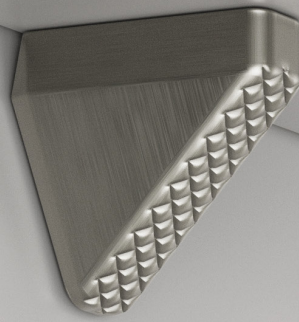

SELECT Shelf Studs

SELECT Shelf Studs

SELECT Shelf Stud With Ø5mm Pin

Shelf Stud With Ø5mm Pin Specifications

- **Material:** Zinc Alloy
- **Finish:** Nickel or Titanium
- **Pack Size:** 2,500 pieces

Code	Finish	Ø	H	i	L	L1	L2
CFO600	Nickel	5mm	5.5mm	10mm	7.5mm	11mm	13mm
CFO603	Titanium	5mm	5.5mm	10mm	7.5mm	11mm	13mm

SELECT Shelf Stud Without Pin

Shelf Stud Without Pin Specifications

- **Material:** Zinc Alloy
- **Finish:** Nickel or Titanium
- **Pack Size:** 2,500 pieces

Code	Finish	Ø	L	L1	L2
CFO601	Nickel	5mm	7.5mm	11mm	13mm
CFO604	Titanium	5mm	7.5mm	11mm	13mm

SELECT Shelf Stud For Glass Shelves

Shelf Stud For Glass Shelves Specifications

- **Material:** Zinc Alloy
- **Finish:** Nickel or Titanium
- **Pack Size:** 2,500 (CFO602) & 2,000 (CFO605)

Code	Finish	Ø	L	L1	L2
CFO602	Nickel	5mm	7.5mm	11mm	13mm
CFO605	Titanium	5mm	7.5mm	11mm	13mm

Standard Shelf Stud With Ø5mm Pin

Shelf Stud With Ø5mm Pin Specifications

- **Material:** Zinc Alloy
- **Finish:** Nickel
- **Pack Size:** 2,500

Code	Ø	H	i	L	L1	L2
CFO607	5mm	5.2mm	10mm	7.5mm	6.5mm	13mm

Standard Shelf Stud Without Pin