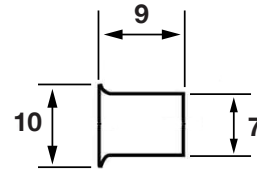

Shelf Stud Sockets for Banjo Studs

Shelf Stud Sockets Specifications

- **Material:** Steel
- **Finishes:** Electro Brass, Nickel Plate & Florentine Bronze
- **Pack Size:** 1,000

Code	Finish
CFO460	Electro Brass
CFO461	Nickel Plate
CFO462	Florentine Bronze