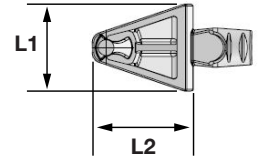

SELECT Shelf Studs

SELECT Shelf Studs

SELECT Shelf Stud With Ø5mm Pin

Shelf Stud With Ø5mm Pin Specifications

- **Material:** Zinc Alloy
- **Finish:** Nickel or Titanium
- **Pack Size:** 2,500 pieces

Code	Finish	Ø	H	i	L	L1	L2
CFO600	Nickel	5mm	5.5mm	10mm	7.5mm	11mm	13mm
CFO603	Titanium	5mm	5.5mm	10mm	7.5mm	11mm	13mm

SELECT Shelf Stud Without Pin

Shelf Stud Without Pin Specifications

- **Material:** Zinc Alloy
- **Finish:** Nickel or Titanium
- **Pack Size:** 2,500 pieces

Code	Finish	Ø	L	L1	L2
CFO601	Nickel	5mm	7.5mm	11mm	13mm
CFO604	Titanium	5mm	7.5mm	11mm	13mm

SELECT Shelf Stud For Glass Shelves

Shelf Stud For Glass Shelves Specifications

- **Material:** Zinc Alloy
- **Finish:** Nickel or Titanium
- **Pack Size:** 2,500 (CFO602) & 2,000 (CFO605)

Code	Finish	Ø	L	L1	L2
CFO602	Nickel	5mm	7.5mm	11mm	13mm
CFO605	Titanium	5mm	7.5mm	11mm	13mm

Standard Shelf Stud With Ø5mm Pin

Shelf Stud With Ø5mm Pin Specifications

- **Material:** Zinc Alloy
- **Finish:** Nickel
- **Pack Size:** 2,500

Code	Ø	H	i	L	L1	L2
CFO607	5mm	5.2mm	10mm	7.5mm	6.5mm	13mm

Standard Shelf Stud Without Pin