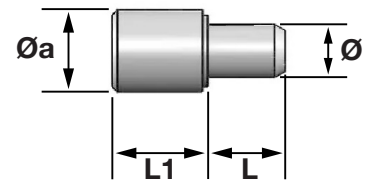

Standard Shelf Stud With Ø5mm Pin

Shelf Stud With Ø5mm Pin Specifications

- **Material:** Zinc Alloy
- **Finish:** Nickel
- **Pack Size:** 2,500

Code	Ø	H	i	L	L1	L2
CFO607	5mm	5.2mm	10mm	7.5mm	6.5mm	13mm

Standard Shelf Stud Without Pin

Shelf Stud Without Pin Specifications

- **Material:** Zinc Alloy
- **Finish:** Nickel
- **Pack Size:** 2,500

Code	Ø	L	L1	L2
CFO606	5mm	7.5mm	6.5mm	13mm

Standard Shelf Stud With Ø5mm Pin

Shelf Stud With Ø5mm Pin Specifications

- **Material:** Zinc Alloy
- **Finish:** Nickel
- **Pack Size:** 2,500

Code	Ø	L	L1	L2
CFO608	5mm	7.5mm	6.5mm	13mm

Shelf Stud Pin Ø5mm

Shelf Stud Pin Specifications

- **Material:** Steel
- **Finish:** Nickel Plate
- **Pack Size:** 5,000 pieces

Code	Ø	L	L1
CFO609	5mm	7.75mm	16mm

Shelf Stud Pin Ø5mm For Glass

Shelf Stud Pin For Glass Specifications

- **Material:** Steel & Plastic
- **Finish:** Nickel Plate
- **Pack Size:** 5,000

Code	Ø	Øa	L	L1
CFO610	5mm	7.8mm	8mm	9mm