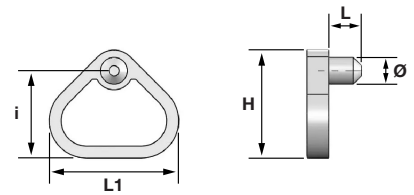

Plastic Shelf Stud Ø5mm

Plastic Shelf Stud Specifications

- **Material:** Plastic & Steel
- **Finish:** Clear
- **Pack Size:** 2,500

Code	Ø	L	L1	L2
CFO611	5mm	8mm	8mm	9mm

Large Shelf Stopper

Large Shelf Stopper Specifications

- **Material:** Plastic
- **Finish:** White
- **Pack Size:** 5,000 pieces

Code	Ø	H	i	L	L1
CFO612	5mm	48.5mm	45.5mm	7.5mm	24mm

Small Shelf Stopper

Small Shelf Stopper Specifications

- **Material:** Plastic
- **Finish:** White
- **Pack Size:** 10,000 pieces

Code	Ø	H	i	L	L1
CFO613	5mm	19.8mm	16mm	6mm	23.5mm

SELECT Plastic Shelf Support

SELECT Plastic Shelf Support Specifications

- **Material:** Plastic & Steel
- **Finish:** Clear
- **Pack Size:** 2,000

Code	Ø	D	L	S
CFO614	5mm	19mm	8mm	2mm