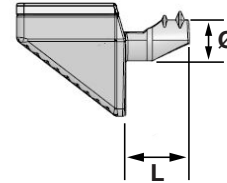

SELECT Shelf Studs

SELECT Shelf Studs

SELECT Shelf Stud With Ø5mm Pin

Shelf Stud With Ø5mm Pin Specifications

- **Material:** Zinc Alloy
- **Finish:** Nickel or Titanium
- **Pack Size:** 2,500 pieces

Code	Finish	Ø	H	i	L	L1	L2
CFO600	Nickel	5mm	5.5mm	10mm	7.5mm	11mm	13mm
CFO603	Titanium	5mm	5.5mm	10mm	7.5mm	11mm	13mm

SELECT Shelf Stud Without Pin

Shelf Stud Without Pin Specifications

- **Material:** Zinc Alloy
- **Finish:** Nickel or Titanium
- **Pack Size:** 2,500 pieces

Code	Finish	Ø	L	L1	L2
CFO601	Nickel	5mm	7.5mm	11mm	13mm
CFO604	Titanium	5mm	7.5mm	11mm	13mm

SELECT Shelf Stud For Glass Shelves

Shelf Stud For Glass Shelves Specifications

- **Material:** Zinc Alloy
- **Finish:** Nickel or Titanium
- **Pack Size:** 2,500 (CFO602) & 2,000 (CFO605)

Code	Finish	Ø	L	L1	L2
CFO602	Nickel	5mm	7.5mm	11mm	13mm
CFO605	Titanium	5mm	7.5mm	11mm	13mm

Standard Shelf Stud With Ø5mm Pin

Shelf Stud With Ø5mm Pin Specifications

- **Material:** Zinc Alloy
- **Finish:** Nickel
- **Pack Size:** 2,500

Code	Ø	H	i	L	L1	L2
CFO607	5mm	5.2mm	10mm	7.5mm	6.5mm	13mm

Standard Shelf Stud Without Pin