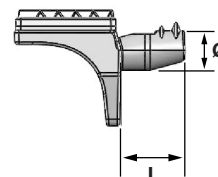

Standard Shelf Stud With Ø5mm Pin

Shelf Stud With Ø5mm Pin Specifications

- **Material:** Zinc Alloy
- **Finish:** Nickel
- **Pack Size:** 2,500

Code	Ø	H	i	L	L1	L2
CFO607	5mm	5.2mm	10mm	7.5mm	6.5mm	13mm

Standard Shelf Stud Without Pin

Shelf Stud Without Pin Specifications

- **Material:** Zinc Alloy
- **Finish:** Nickel
- **Pack Size:** 2,500

Code	Ø	L	L1	L2
CFO606	5mm	7.5mm	6.5mm	13mm

Standard Shelf Stud With Ø5mm Pin

Shelf Stud With Ø5mm Pin Specifications

- **Material:** Zinc Alloy
- **Finish:** Nickel
- **Pack Size:** 2,500

Code	Ø	L	L1	L2
CFO608	5mm	7.5mm	6.5mm	13mm

Shelf Stud Pin Ø5mm

Shelf Stud Pin Specifications

- **Material:** Steel
- **Finish:** Nickel Plate
- **Pack Size:** 5,000 pieces