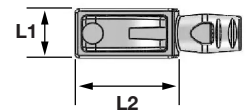

SELECT Shelf Stud For Glass Shelves

Shelf Stud For Glass Shelves Specifications

- **Material:** Zinc Alloy
- **Finish:** Nickel or Titanium
- **Pack Size:** 2,500 (CFO602) & 2,000 (CFO605)

Code	Finish	Ø	L	L1	L2
CFO602	Nickel	5mm	7.5mm	11mm	13mm
CFO605	Titanium	5mm	7.5mm	11mm	13mm

Standard Shelf Stud With Ø5mm Pin

Shelf Stud With Ø5mm Pin Specifications

- **Material:** Zinc Alloy
- **Finish:** Nickel
- **Pack Size:** 2,500

Code	Ø	H	i	L	L1	L2
CFO607	5mm	5.2mm	10mm	7.5mm	6.5mm	13mm

Standard Shelf Stud Without Pin

Shelf Stud Without Pin Specifications

- **Material:** Zinc Alloy
- **Finish:** Nickel
- **Pack Size:** 2,500

Code	Ø	L	L1	L2
CFO606	5mm	7.5mm	6.5mm	13mm

Standard Shelf Stud With Ø5mm Pin

Shelf Stud With Ø5mm Pin Specifications